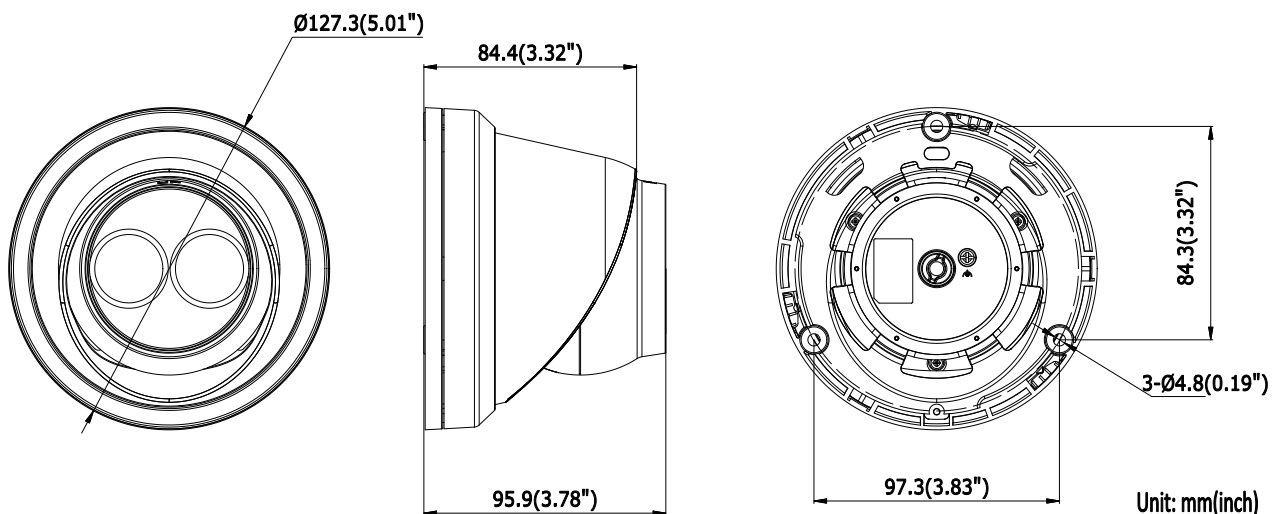

General Function	One-key Reset, Dual-VCA, Anti-Flicker, Heartbeat, Mirror, Password Protection, Privacy Mask, Watermark, IP Address Filter
Interface	
Communication Interface	1 RJ45 10M/100M self-adaptive Ethernet port
On-board Storage	Built-in microSD/SDHC/SDXC slot, up to 128 GB
Smart Feature-set	
Behavior Analysis	Line crossing detection, intrusion detection, unattended baggage detection, object removal detection
Line Crossing Detection	Cross a pre-defined virtual line, up to 1 pre-defined virtual lines supported
Intrusion Detection	Enter and loiter in a pre-defined virtual region, up to 1 pre-defined virtual regions supported
Object Removal Detection	Objects removed from the pre-defined region, such as the exhibits on display.
Unattended Baggage Detection	Objects left over in the pre-defined region such as the baggage, purse, dangerous materials
Face Detection	Human face appears in the image can be detected and trigger linkage method
General	
Operating Conditions	-30 °C to +60 °C (-22 °F to +140 °F), Humidity 95% or less (non-condensing)
Power Supply	12 VDC $\pm$ 25%, 6.5 W PoE(802.3af, 36 – 57V, class 3), 8.5 W
IR Range	Up to 30 m
Protection Level	IP67
Dimensions	Camera: Φ 127.3 $\times$ 95.9 mm (5.01" $\times$ 3.78") Package: 150 $\times$ 150 $\times$ 141 mm (5.91" $\times$ 5.91" $\times$ 5.55")
Weight	Camera: 620 g (1.37 lb.)

Available Models

DS-2CD2385FWD-I

Dimensions